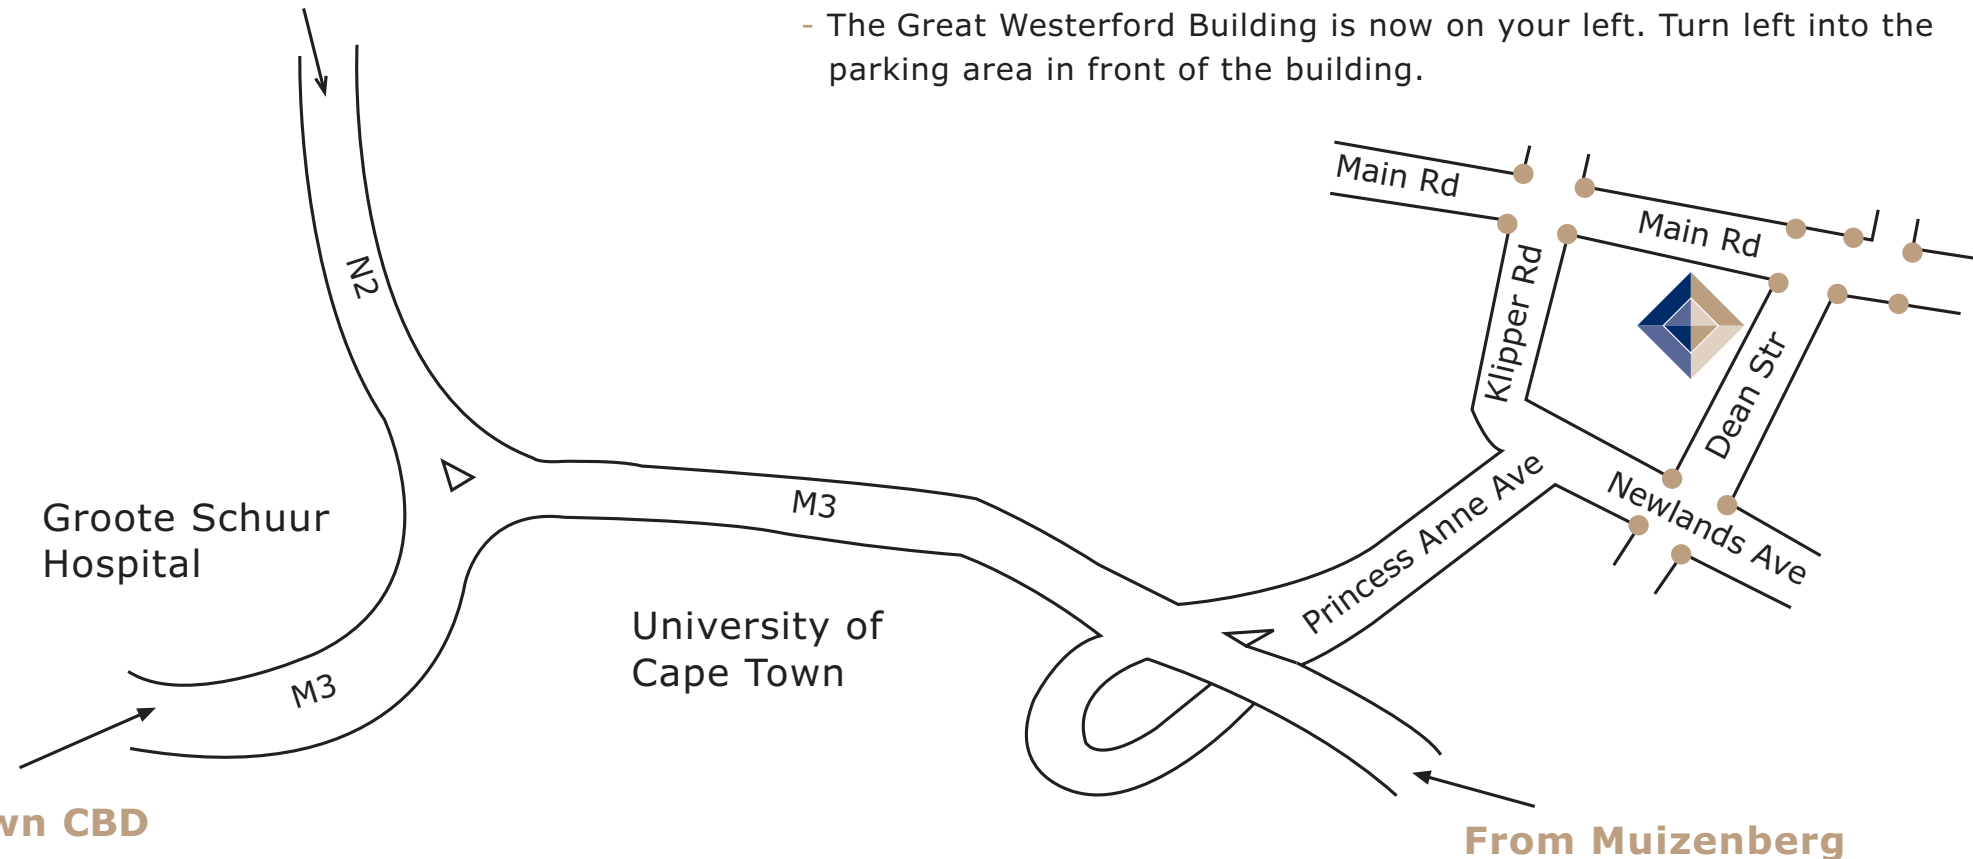

Getting to Futuregrowth Asset Management

3rd Floor, Great Westerford Building, 240 Main Road, Rondebosch, 7700

Tel: (021) 659 5300

- Coming from either direction on the M3 take the Princess Anne Avenue turn-off.
- Take the right lane and turn right into Newlands Avenue.
- At the robot turn left into Dean Street.
- At the robot at the bottom of Dean Street, turn left into Main Road.
- The Great Westerford Building is now on your left. Turn left into the parking area in front of the building.

From Cape Town International Airport

From Cape Town CBD

From Muizenberg

Futuregrowth 
 ASSET MANAGEMENT
 RETURNS THAT MATTER